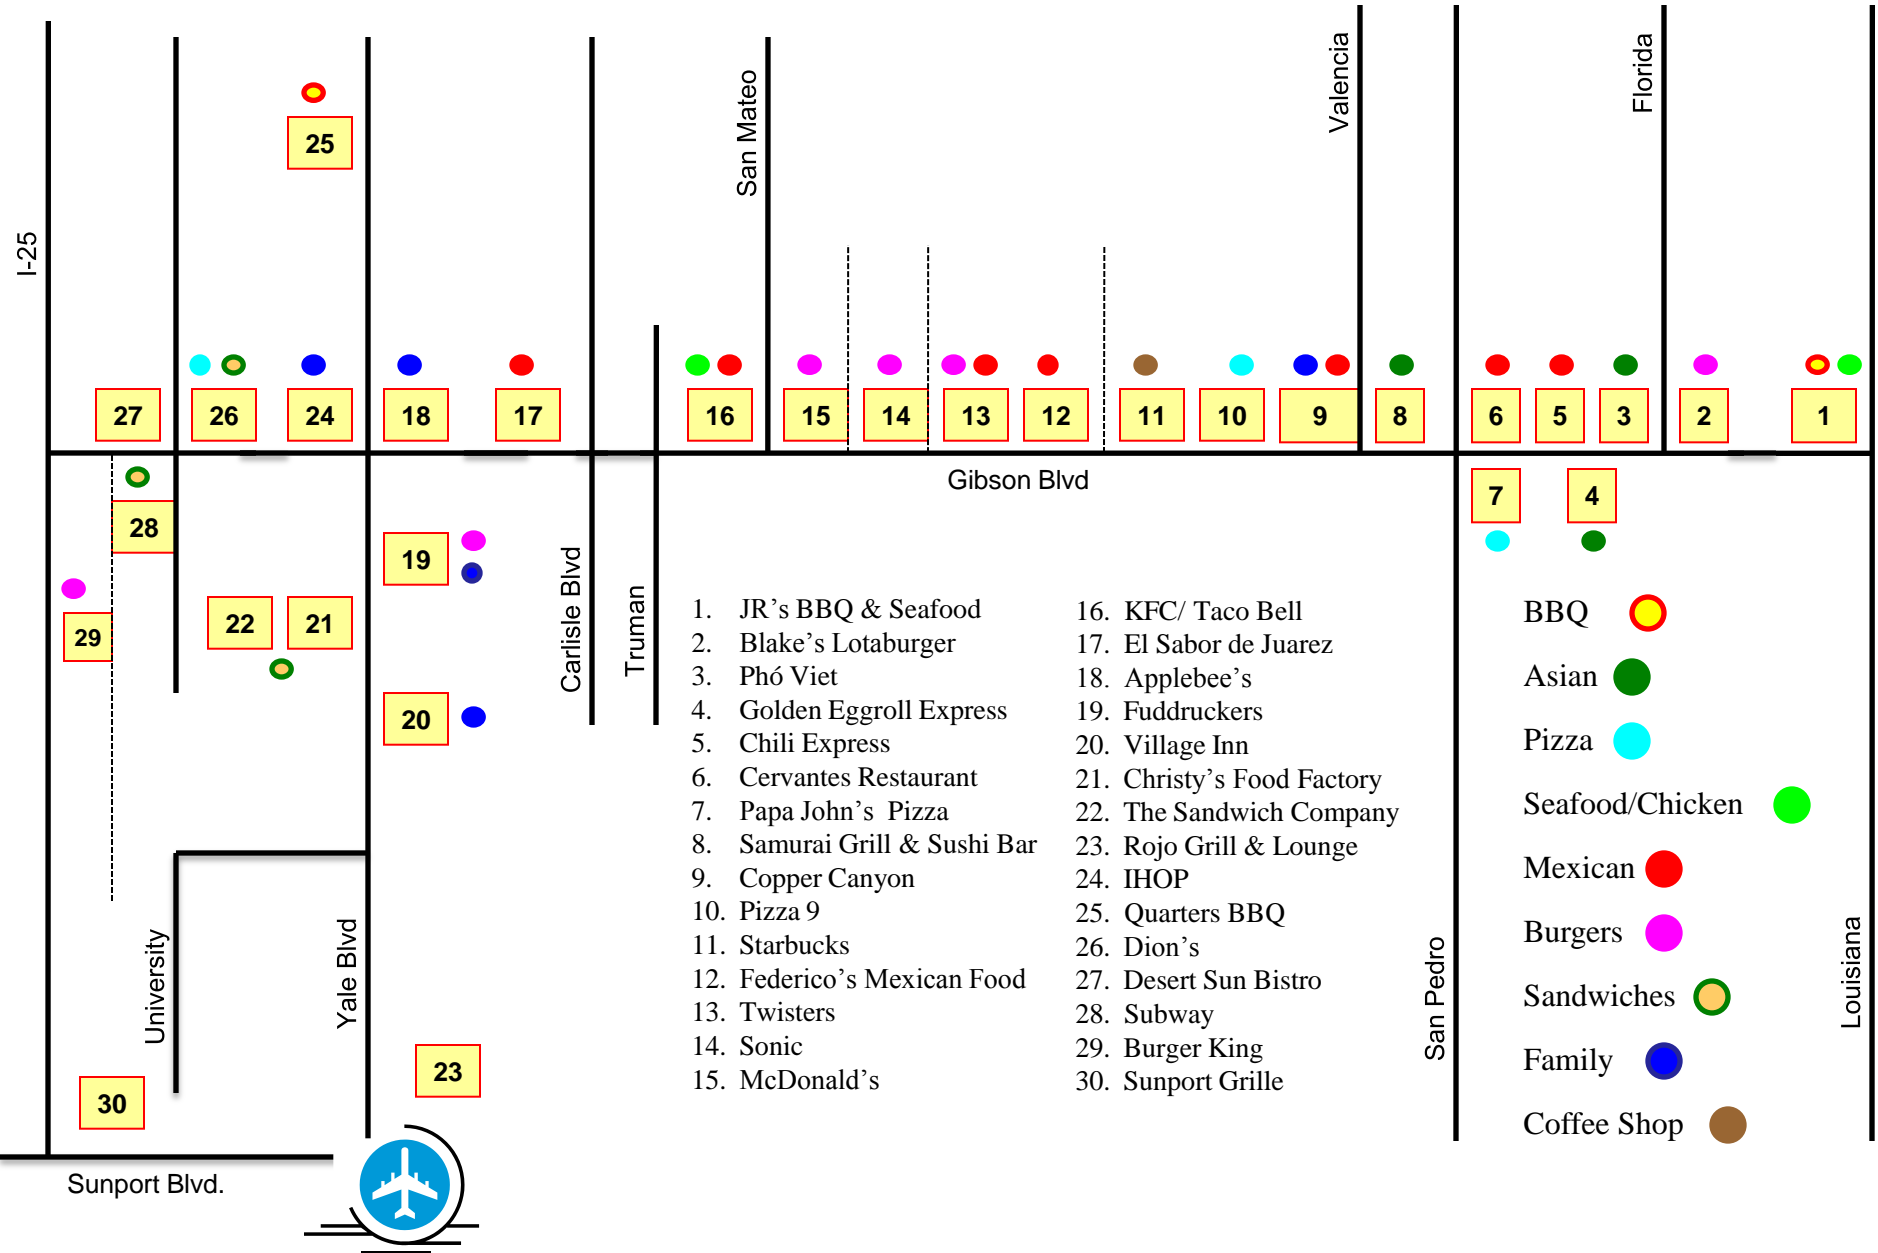

Restaurants near Kirtland AFB Westside

1. JR's BBQ & Seafood	16. KFC/ Taco Bell
2. Blake's Lotaburger	17. El Sabor de Juarez
3. Phó Viet	18. Applebee's
4. Golden Eggroll Express	19. Fuddruckers
5. Chili Express	20. Village Inn
6. Cervantes Restaurant	21. Christy's Food Factory
7. Papa John's Pizza	22. The Sandwich Company
8. Samurai Grill & Sushi Bar	23. Rojo Grill & Lounge
9. Copper Canyon	24. IHOP
10. Pizza 9	25. Quarters BBQ
11. Starbucks	26. Dion's
12. Federico's Mexican Food	27. Desert Sun Bistro
13. Twisters	28. Subway
14. Sonic	29. Burger King
15. McDonald's	30. Sunport Grille

- BBQ
- Asian
- Pizza
- Seafood/Chicken
- Mexican
- Burgers
- Sandwiches
- Family
- Coffee Shop